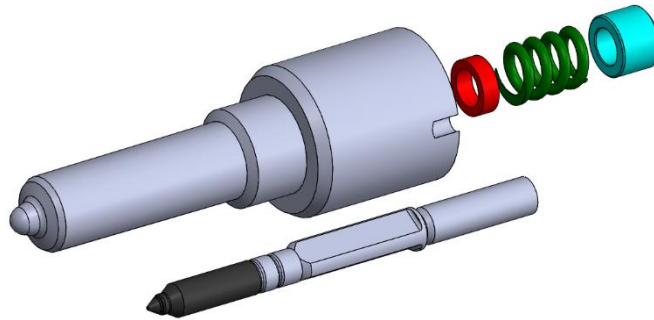

ABBREVIATIONS

- Holes

In this section are reported the information about how many micro holes there are and their diameter, in this following way: <N.microholes> x <Diameter microholes>

- Angles

In this section are reported the information related to nozzle and micro holes angular position

Engine Angle	Spray Angle
A	B

OEM CODES AND PARTS NUMBERS ARE GIVEN FOR REFERENCE PURPOSE ONLY

FIRAD code	BOSCH® Stamping	BOSCH® Injector Code	BOSCH® Inj. Remanufactured Code	OE code	Vehicle/ Engine
PEF 38	F00VX50038	0 445 120 104	0 986 435 539	MERCEDES 472 070 00 87 MERCEDES 472 070 03 87 MERCEDES 472 070 05 87 MERCEDES 472 070 07 87 MERCEDES A 472 070 08 87 MERCEDES A 472 070 00 87 MERCEDES A 472 070 03 87 MERCEDES A 472 070 05 87 MERCEDES A 472 070 07 87 MERCEDES 472 070 08 87	Mercedes
		0 445 120 207	0 986 435 540		
PEF 77	F00VX50077	0 445 120 287 0 445 120 288	0 986 435 624	MERCEDES 471 070 05 87 MERCEDES 471 070 05 87 0080 MERCEDES A 471 070 05 87 MERCEDES A 471 070 05 87 0080	Mercedes ACTROS
PEF 83	F00VX50083	0 445 120 302 0445 120 303	0 986 435 646	MERCEDES 472 070 10 87 MERCEDES 472 070 11 87 MERCEDES 472 070 12 87 MERCEDES A 472 070 10 87 MERCEDES A 472 070 11 87 MERCEDES A 472 070 12 87 MERCEDES RA4600701387 MERCEDES RA4720701187	Mercedes AROCS Mercedes ANTOS
PEF 376	B437176376	0 445 120 298 0 445 120 299	0 986 435 622	MERCEDES 470 070 00 87 MERCEDES 470 070 00 87 0080 MERCEDES A 470 070 00 87 0080 MERCEDES A 470 070 00 87	MERCEDES Actros – CapaCity – Citaro – Conecto - Integro

OEM CODES AND PARTS NUMBERS ARE GIVEN FOR REFERENCE PURPOSE ONLY

Bosch piezoelectric nozzle geometric features

FIRAD code	BOSCH® Stamping	Engine angle	Spray angle	Holes
PEF 38	F00VX50038	0°	141°	6 x 0,195
PEF 77	F00VX50077	0°	150°	8 x 0,190
PEF 83	F00VX50083	0°	145°	7 x 0,210
PEF 376	B437176376	0°	146°	7 x 0,195