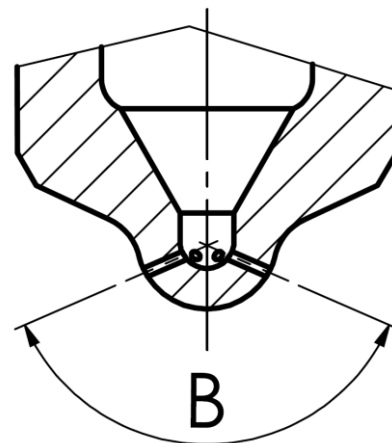

ABBREVIATIONS

- Holes

In this section are reported the information about how many micro holes there are and their diameter, in this following way: <N.microholes> x <Diameter microholes>

- Angles

In this section are reported the information related to nozzle and micro holes angular position

Engine Angle	Spray Angle
A	B

OEM CODES AND PARTS NUMBERS ARE GIVEN FOR REFERENCE PURPOSE ONLY